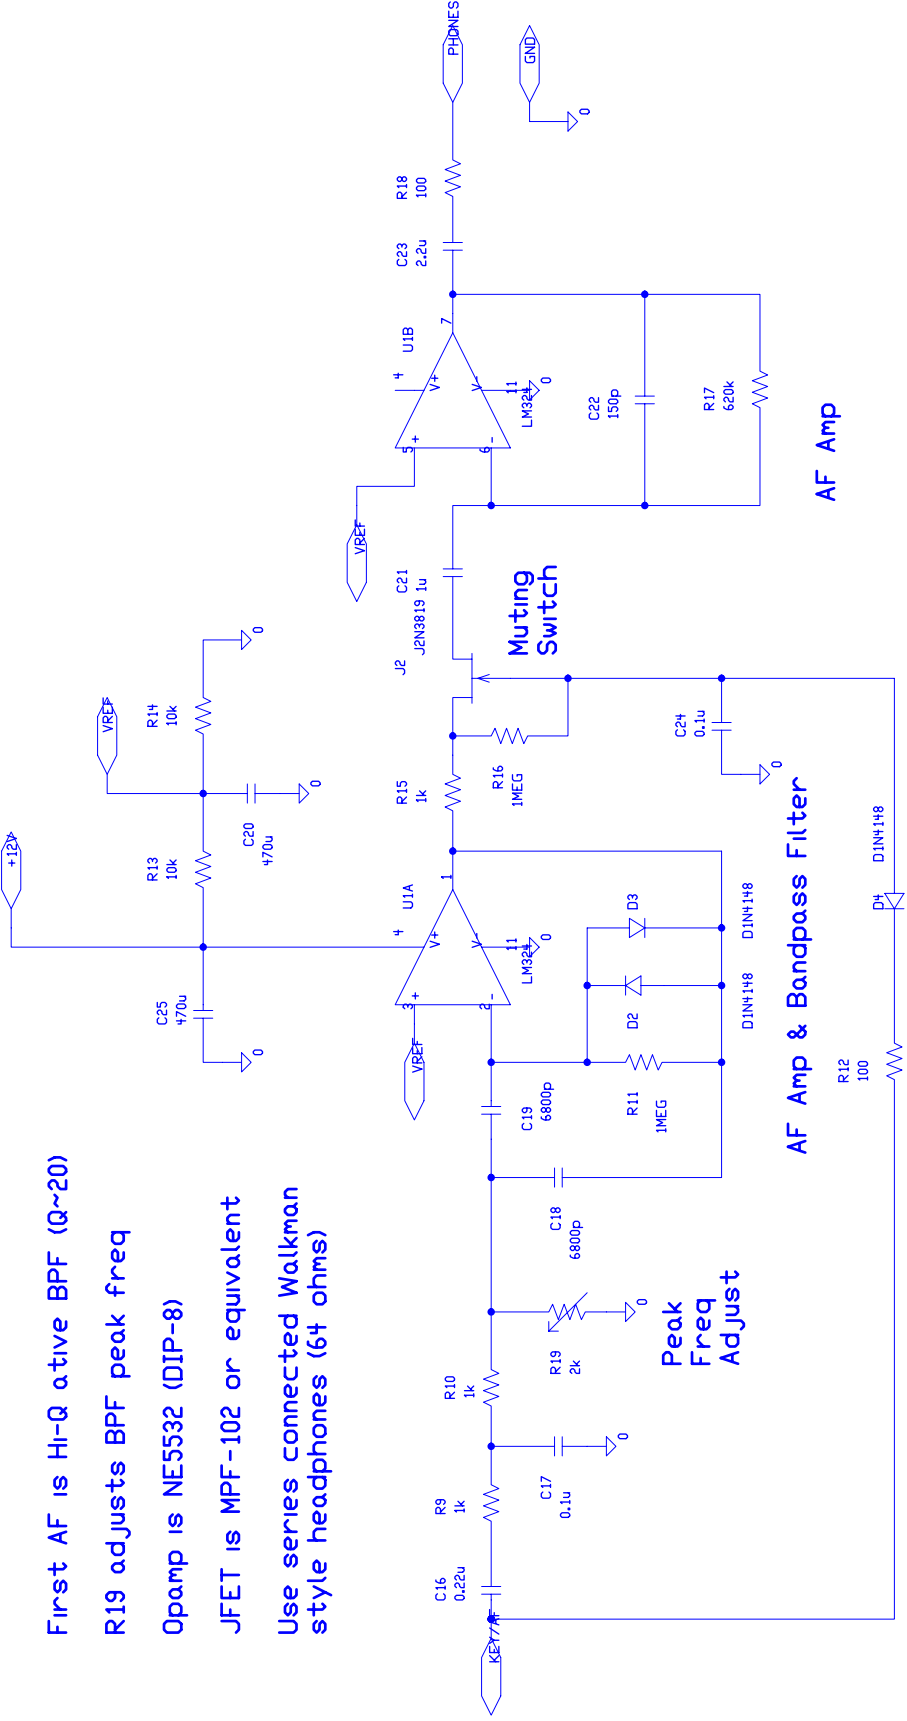

WB7AEI Pixie Deluxe Sheet 2 of 2

First AF is Hi-Q active BPF (Q~20)

R19 adjusts BPF peak freq

Opamp is NE5532 (DIP-8)

JFET is MPF-102 or equivalent

Use series connected Walkman style headphones (64 ohms)

AF Amp & Bandpass Filter